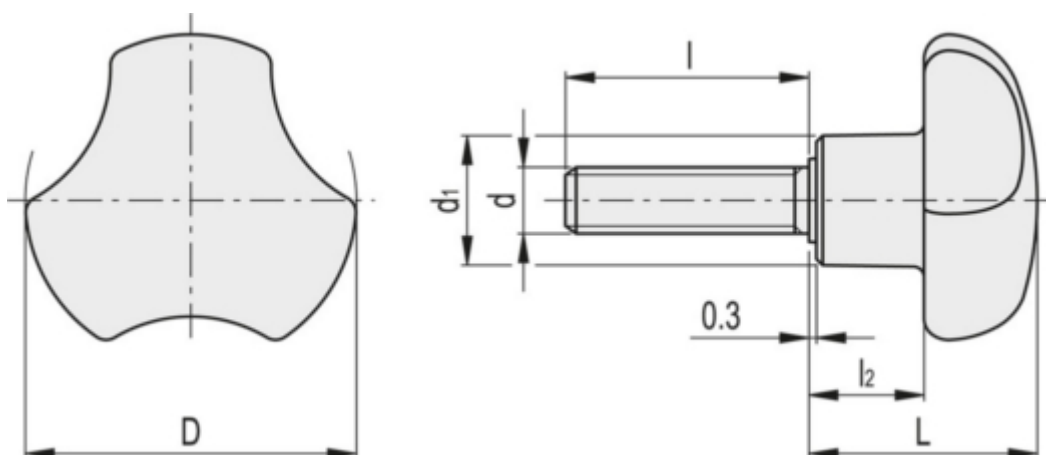

Data Sheet

Article number: 2302151776

Description: Lobe knob
VTT.40-SST-p-M8x30 CLEAN

Measures

D	= 40
d1	= 16
Dg	= -
l2	= 13.5
L	= 27
L1	= 30
Weight in (g)	= 32